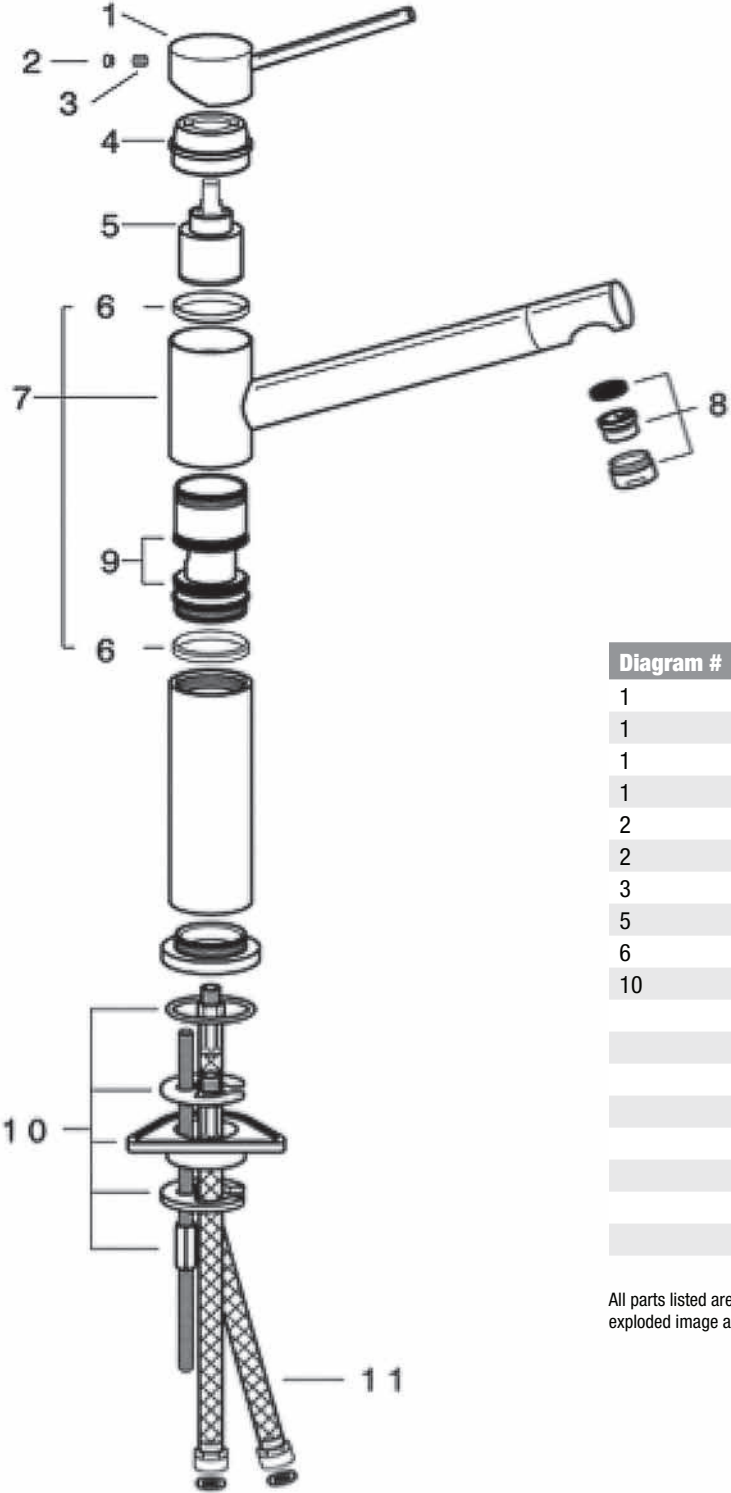

BLANCO ALTA Bar Faucet

Chrome	400544
Stainless Steel	400545
Anthracite	400570
Bronzed Café	400571

Diagram #	Part #	Description	Finish
1	400636	Lever Handle	Chrome
1	400682	Lever Handle	Stainless Steel
1	400991	Lever Handle	Anthracite
1	400992	Lever Handle	Bronzed Café
2	400628	Handle Cap	Chrome
2	400658	Handle Cap	Stainless Steel
3	400630	Handle Screw	
5	400610	Ceramic Disk Cartridge	
6	400638	Ring	
10	400631	Mounting Assembly	

All parts listed are available for replacement. For parts not listed above please identify the required part on the exploded image and submit request to BLANCO Canada for availability.