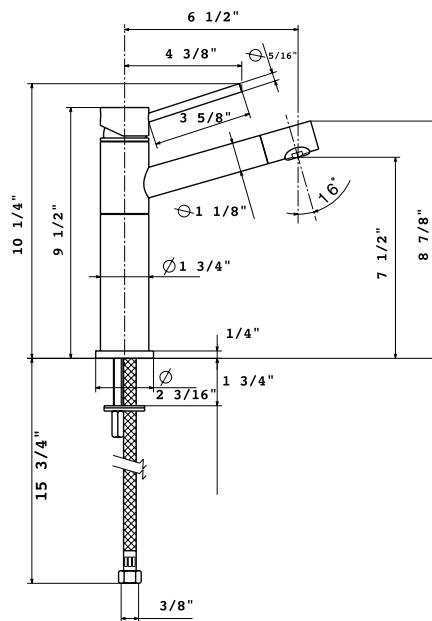

BLANCO CANADA INC.

9-3909 Nashua Dr., Mississauga, ON L4V 1R3
Tel: 905-612-0554 Toll Free: 1-877-425-2626
Fax: 905-612-9764 Toll Free: 1-877-825-2626
www.biancocanada.com