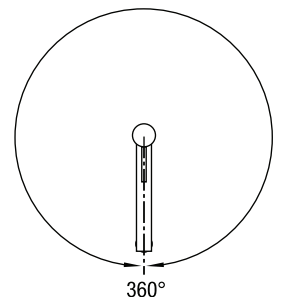

BLANCO CANADA INC.

9-3909 Nashua Dr., Mississauga, ON L4V 1R3
Tel: 905-612-0554 Toll Free: 1-877-425-2626
Fax: 905-612-9764 Toll Free: 1-877-825-2626
www.biancocanada.com