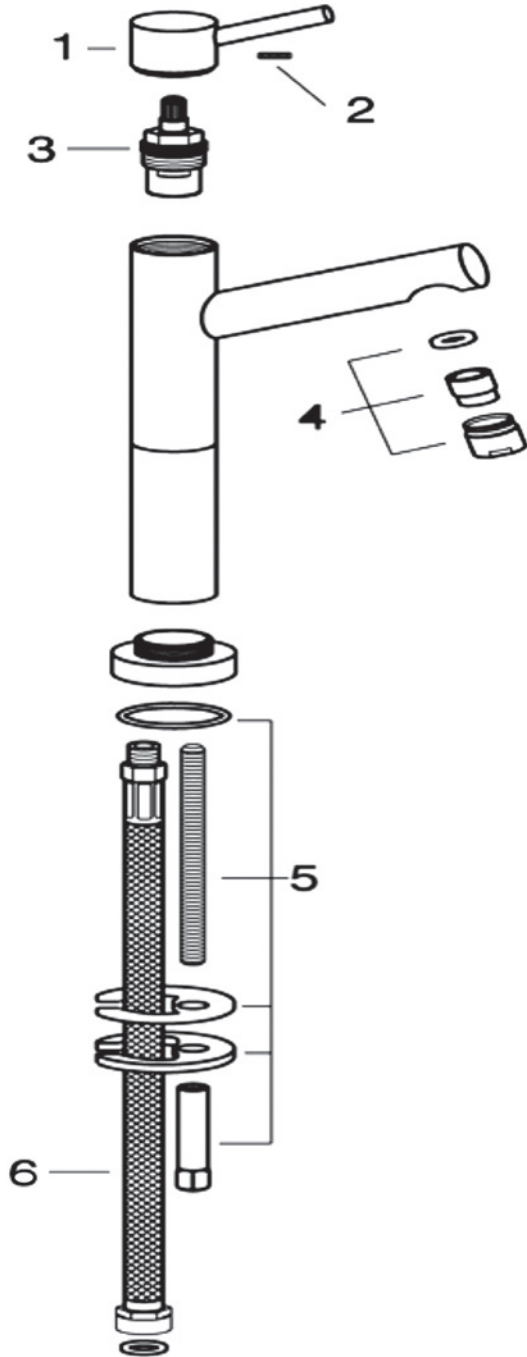

BLANCO ALTA MINI

Chrome **400505**

Stainless Steel **400524**

Diagram #	Part #	Description	Finish
1	400617	Lever Handle	Chrome
1	400634	Lever Handle	Stainless Steel
2	400635	Lever Handle Screw	
3	400623	Ceramic Disk Cartridge	
4	400608	Aerator Assembly	Chrome
4	400686	Aerator Assembly	Stainless Steel
5	400631	Mounting Assembly	
7	400652	Round Base	Chrome
7	400653	Round Base	Stainless Steel
8	400654	Square Base	Chrome
8	400655	Square Base	Stainless Steel

All parts listed are available for replacement. For parts not listed above please identify the required part on the exploded image and submit request to BLANCO Canada for availability.

BLANCO CANADA INC.