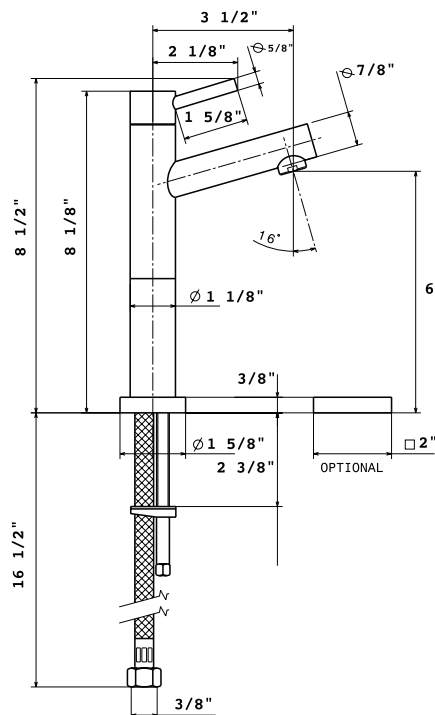

Specifications

Solid brass construction for long life and durability

Ceramic disk cartridge for precise water flow/temperature control

Flexible braided stainless steel inlet hoses included

Guaranteed for Life • Made in Italy