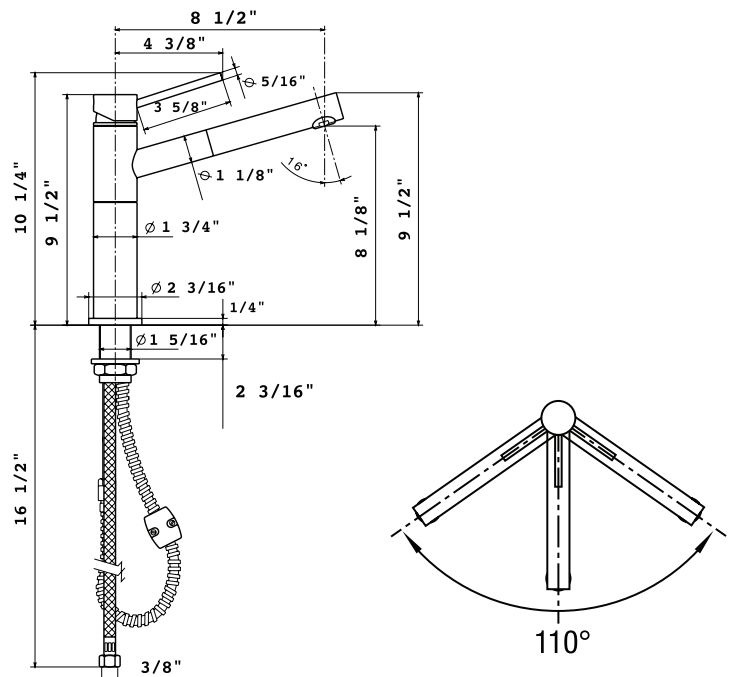

Solid brass construction for long life and durability

Ceramic disk cartridge for precise water flow/temperature control

Flexible braided stainless steel inlet hoses included

Guaranteed for Life • Made in Italy