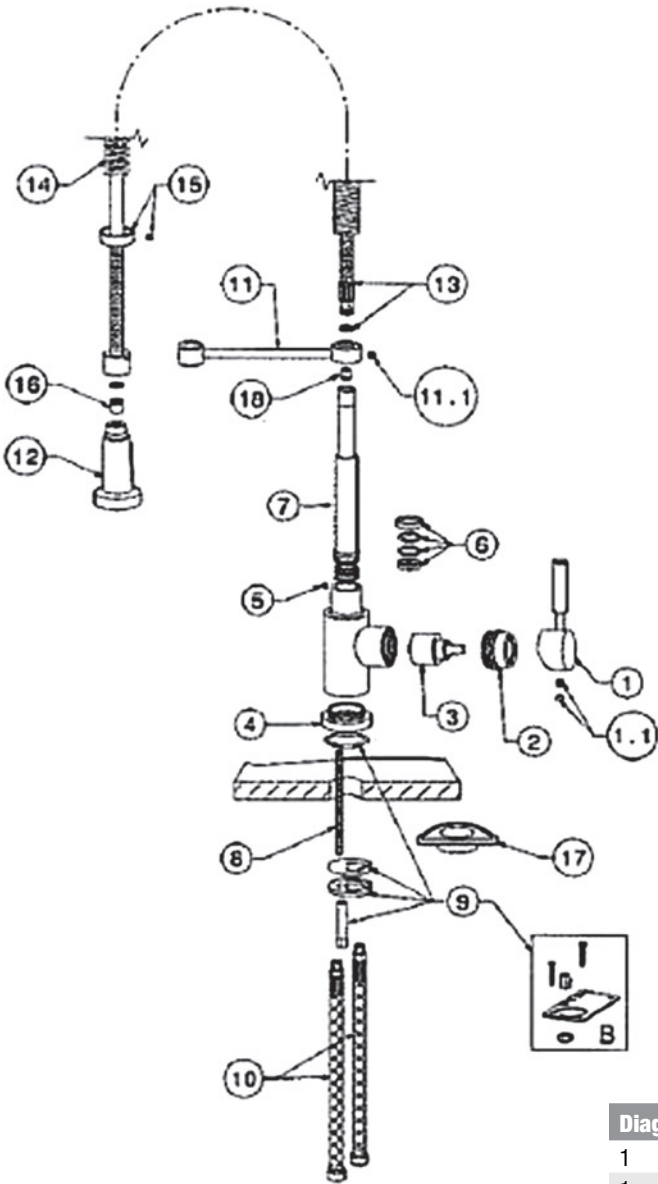

## BLANCO DIVA Faucet

Chrome **400546**

Stainless Steel **400547**

Diagram #	Part #	Description	Finish
1	400626	Lever Handle	Chrome
1	400677	Lever Handle	Stainless Steel
1.1	400628	Lever Handle Cap	Chrome
1.1	400658	Lever Handle Cap	Stainless Steel
1.1	400630	Handle Screw	
2	400628	Handle Cap	Chrome
2	400658	Handle Cap	Stainless Steel
3	400610	Ceramic Disk Cartridge	
5	400625	Spout Screw	
6	400624	O-ring	
9	400631	Mounting Assembly	
12	400926	Shower Hand Spray	Chrome
12	400927	Shower Hand Spray	Stainless Steel
13	400928	Hand Spray Hose	
16	400696	Flow Rate Regulating Valve	
17	400631	Mounting Assembly	

All parts listed are available for replacement. For parts not listed above please identify the required part on the exploded image and submit request to BLANCO Canada for availability.