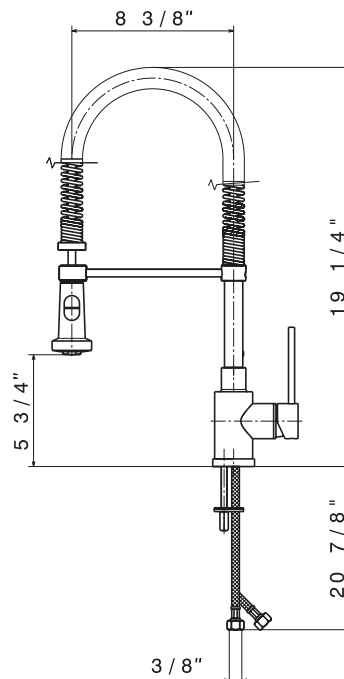

BLANCO CANADA INC.

9-3909 Nashua Dr., Mississauga, ON L4V 1R3

Tel: 905-612-0554 Toll Free: 1-877-425-2626

Fax: 905-612-9764 Toll Free: 1-877-825-2626

www.blancocanada.com