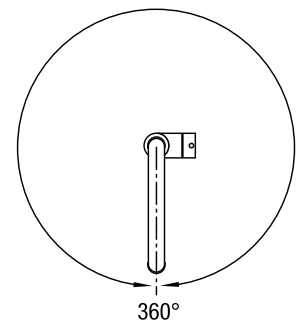

BLANCO CANADA INC.

9-3909 Nashua Dr., Mississauga, ON L4V 1R3

Tel: 905-612-0554 Toll Free: 1-877-425-2626

Fax: 905-612-9764 Toll Free: 1-877-825-2626

www.blancocanada.com