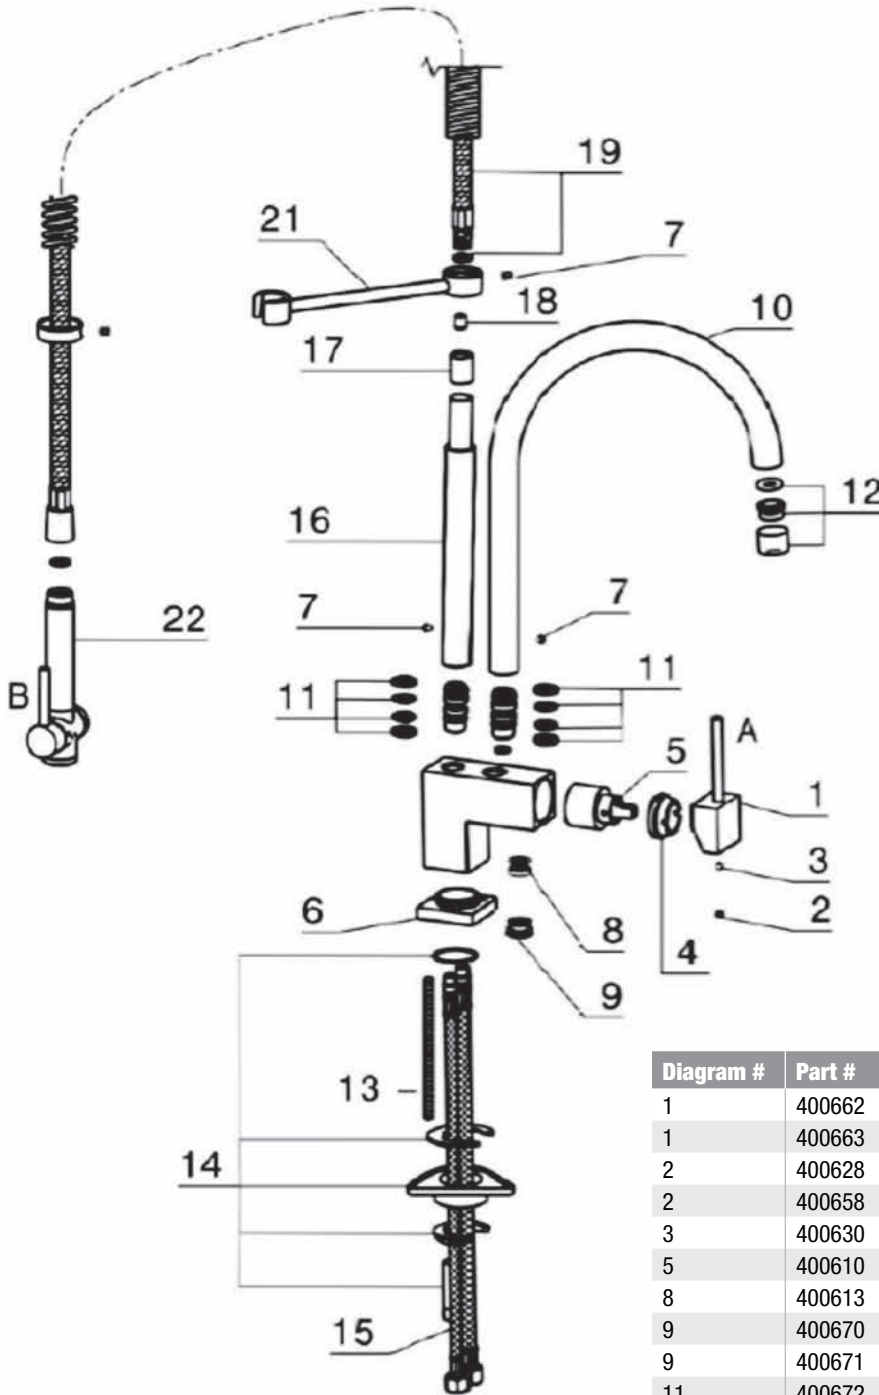

BLANCO Gourmet Faucet

Chrome **400522**

Stainless Steel **400523**

Diagram #	Part #	Description	Finish
1	400662	Lever Handle	Chrome
1	400663	Lever Handle	Stainless Steel
2	400628	Handle Cap	Chrome
2	400658	Handle Cap	Stainless Steel
3	400630	Handle Screw	
5	400610	Ceramic Disk Cartridge	
8	400613	Diverter	
9	400670	Adapter	Chrome
9	400671	Adapter	Stainless Steel
11	400672	O-rings	
12	400606	Aerator Assembly	Chrome
12	400685	Aerator Assembly	Stainless Steel
14	400674	Mounting Assembly	