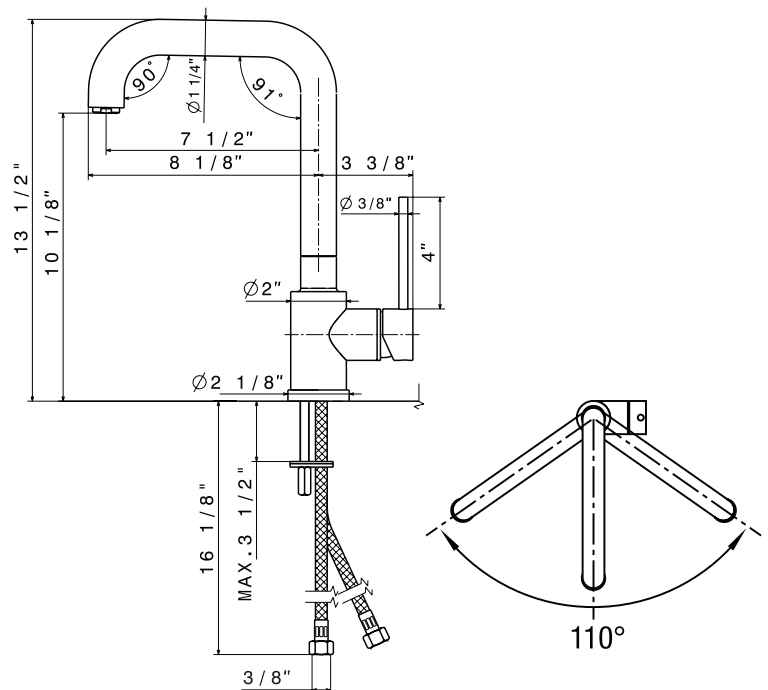

BLANCO CANADA INC.

9-3909 Nashua Dr., Mississauga, ON L4V 1R3

Tel: 905-612-0554 Toll Free: 1-877-425-2626

Fax: 905-612-9764 Toll Free: 1-877-825-2626

www.blancocanada.com