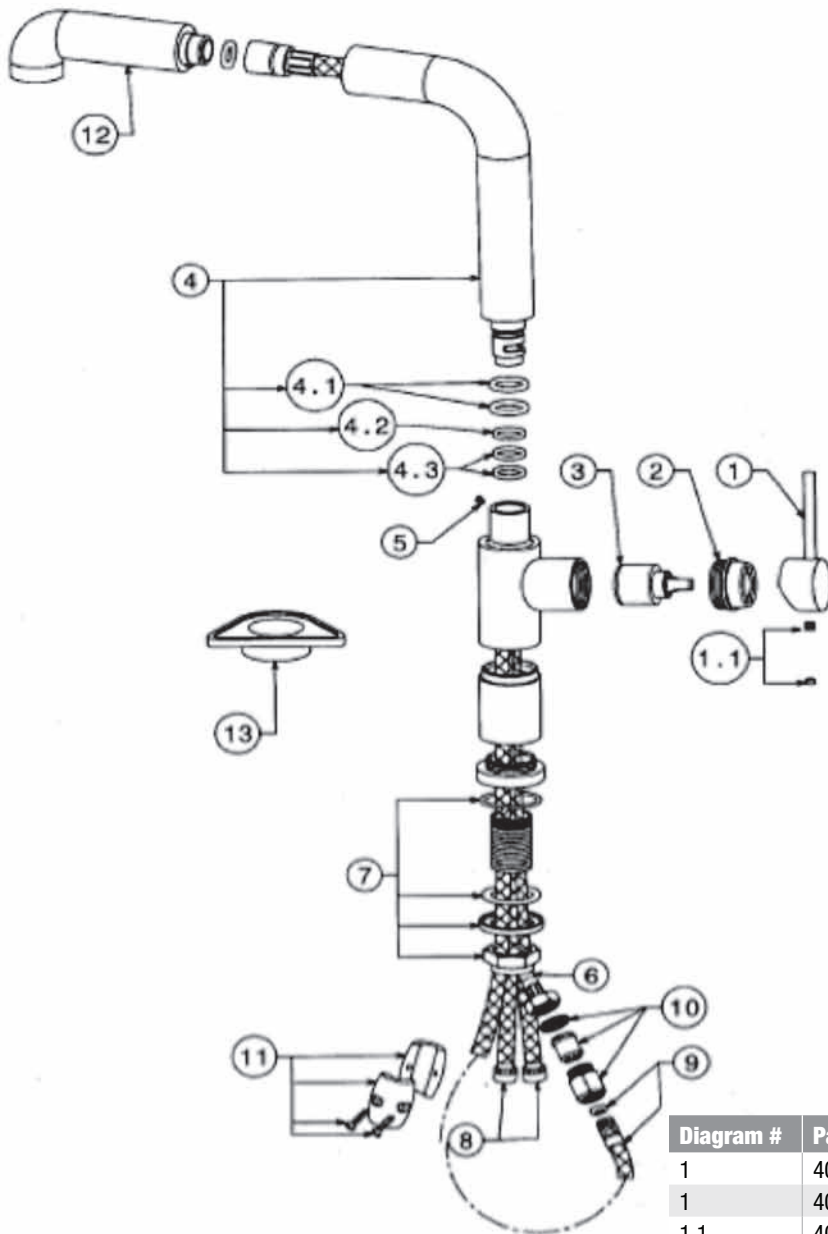

## BLANCO URBAN LUXE Faucet

Chrome	<b>400558</b>
Stainless Steel	<b>400559</b>
Anthracite	<b>400560</b>
Bronzed Café	<b>400561</b>
Biscotti	<b>401092</b>

Diagram #	Part #	Description	Finish
1	400626	Lever Handle	Chrome
1	400677	Lever Handle	Stainless Steel
1.1	400628	Handle Cap	Chrome
1.1	400658	Handle Cap	Stainless Steel
1.1	400630	Handle Screw	
3	400610	Ceramic Disk Cartridge	
5	400625	Spout Holding Screw	
7	400641	Mounting Assembly	
9	400931	Spray Hose	
10	400642	Non-return Valve & Housing	
11	403451	Weight	
12	400938	Pull-out Hand Spray	Chrome
12	400939	Pull-out Hand Spray	Stainless Steel
12	400940	Pull-out Hand Spray	Bronzed Café
12	400941	Pull-out Hand Spray	Stone Biscuit
12	400942	Pull-out Hand Spray	Anthracite
12	403476	Pull-out Hand Spray	Biscotti

All parts listed are available for replacement. For parts not listed above please identify the required part on the exploded image and submit request to BLANCO Canada for availability.