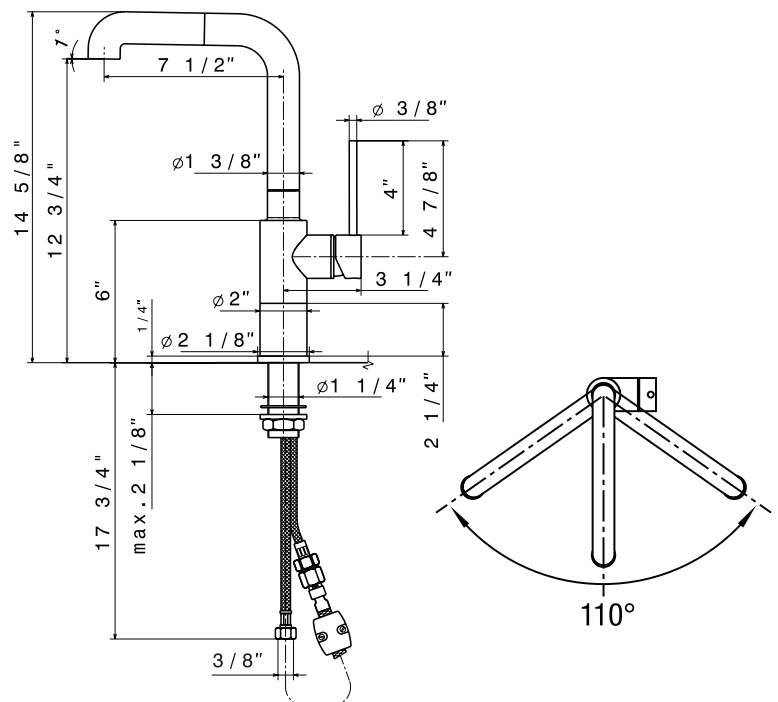

### Specifications

Solid brass construction for long life and durability

Ceramic disk cartridge for precise water flow/temperature control

Flexible braided stainless steel inlet hoses included

Guaranteed for Life • Made in Italy