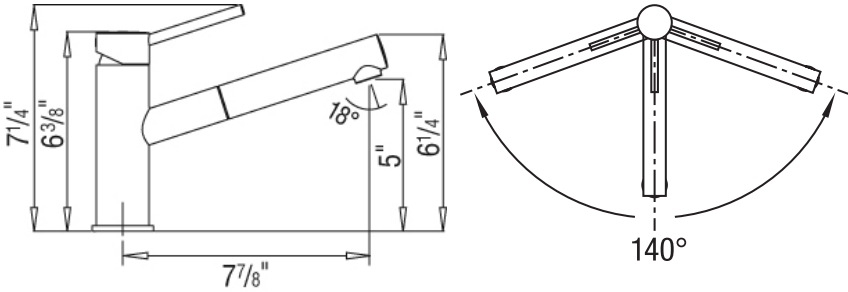

BLANCO CANADA INC.
37 Jutland Road Toronto, Ontario M8Z 2G6
Tel: 905-612-0554 Toll Free: 1-877-425-2626
Fax: 905-612-9764 Toll Free: 1-877-825-2626
www.blancocanada.com