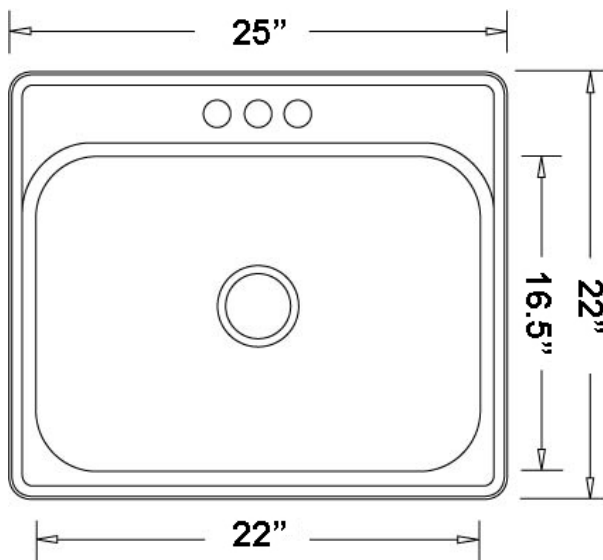

## BLANCO ESSENTIAL UTILITY SINK Stainless Steel Topmount Sink

The ESSENTIAL LAUNDRY SINK from BLANCO is made of 18 gauge stainless steel buffed to an attractive satin finish. Features include a generous bowl depth and a sound deadening pad.

Sink 401202

Model No.	Bowl Depth	
	Main	Secondary
401201 - 1 hole	12" (255 mm)	
401203 - 3 holes (8" centre)		
401204 - 4 holes		
401202 - 3 holes (4" centre)		

### Material

Durable 18 gauge stainless steel with 18/8 chrome-nickel content

Precision-engineered to exacting standards of quality and design

Brushed satin finish

Attractive mirror deck

### Specifications

Topmount installation

Minimum Cabinet Size: 27" (685 mm)

Rear positioned drain holes for max. usable bowl and cabinet space

Pre-installed foam gasket included provides superior seal

Sound-reducing pad on base of bowl to absorb noise