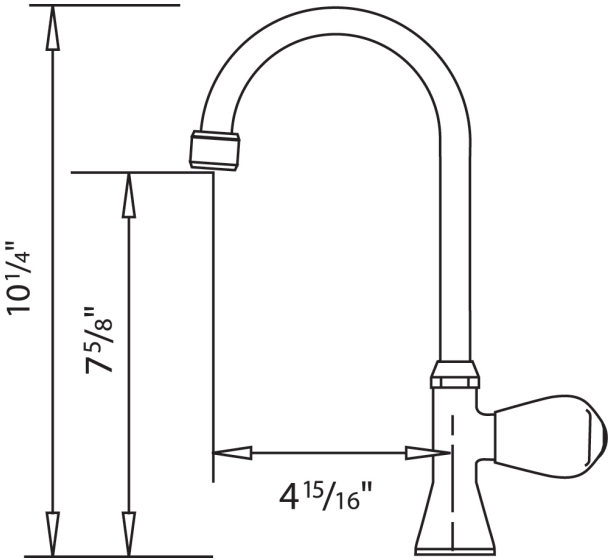

## BLANCO FLORA PANTRY Solid spout, cold water

The FLORA Pantry faucet from BLANCO features a simple, round water control handle, solid brass construction and 360° swivel for optimal range of motion.

Finish	Model N°		
Chrome	403314		
Stainless Steel	403315		

Specifications
Solid brass construction
Ceramic disk cartridge
Silm body design
360° swivel for optimal range of motion
2.2 US Gallons per/min

Simple round water control handle can be placed to the right, left or center of body when installed