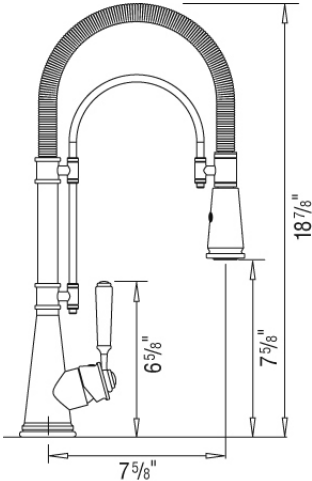

### Specifications

- Insulated handspray
- Dual-spray patterns
- Button on back of hand spray for elegant appearance
- Easy to clean spray nozzles
- Spout swivels 360°
- Pullout hand spray for maximum functionality
- Solid brass construction

Ceramic disc cartridge for precise water flow/temperature control

2.2 gallons per minute flow rate

Flexible braided stainless steel inlet hoses included

Guaranteed for life- Made in Italy