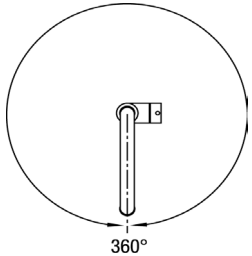

### Specifications

- Insulated handspray
- Dual-spray patterns
- Button on back of hand spray for elegant appearance
- Easy to clean spray nozzles
- Spout swivels 360°
- Pullout hand spray for maximum functionality
- Solid brass construction

Ceramic disc cartridge for precise water flow/temperature control

2.2 gallons per minute flow rate

Flexible braided stainless steel inlet hoses included

Guaranteed for life- Made in Italy