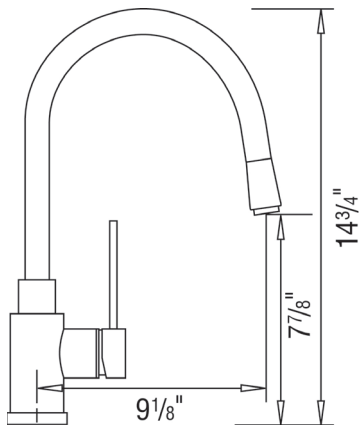

BLANCO CANADA INC.

9-3909 Nashua Dr., Mississauga, ON L4V 1R3
Tel: 905-612-0554 Toll Free: 1-877-425-2626
Fax: 905-612-9764 Toll Free: 1-877-825-2626
www.blancocanada.com