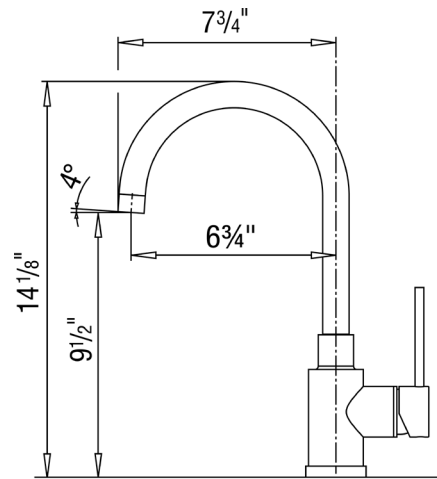

BLANCO CANADA INC.

9-3909 Nashua Dr., Mississauga, ON L4V 1R3
Tel: 905-612-0554 Toll Free: 1-877-425-2626
Fax: 905-612-9764 Toll Free: 1-877-825-2626
www.blancocanada.com