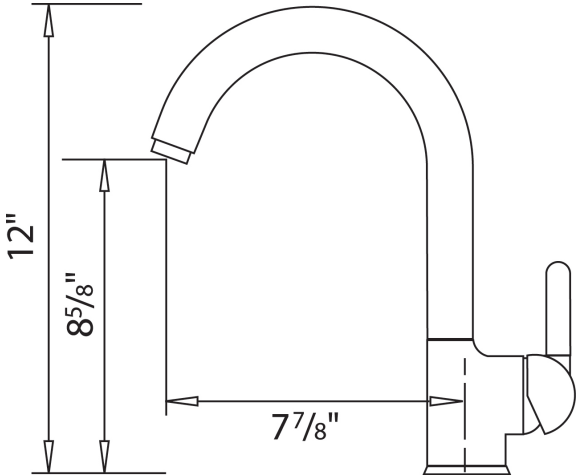

BLANCO NUVOLA Solid spout

A majestic presence and graceful clean lines define the unmistakable look that is uniquely the NUVOLA from BLANCO.

Finish	Model N°		
Chrome	403302		
Stainless Steel	403303		

Specifications

- Solid brass construction
- Ceramic disk cartridge
- 360° swivel for optimal range of motion
- Flexible supply lines and 3/8" nut for easy installation
- 2.2 US Gallons per/min
- Limited lifetime warranty