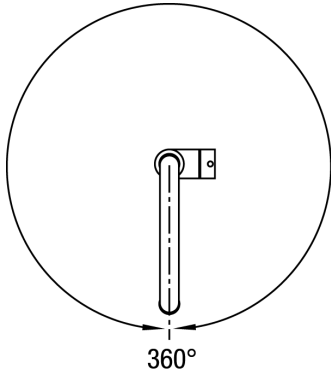

BLANCO CANADA INC.
37 Jutland Road Toronto, Ontario M8Z 2G6
Tel: 905-612-0554 Toll Free: 1-877-425-2626
Fax: 905-612-9764 Toll Free: 1-877-825-2626
www.blancocanada.com