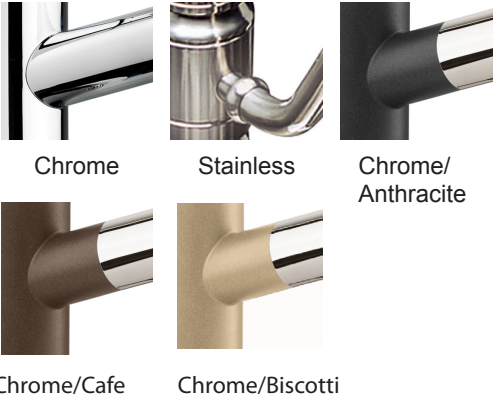

## BLANCO POSH Pull-Out Faucet

Urban, European style single-lever pull-out faucet. Now available in combination Chrome and Silgranit® Anthracite, Cafe or Biscotti finish.

Finish	Model N°		
Chrome	401084		
Stainless Steel	401085		
Chrome/Anthracite	401086		
Chrome/Cafe	401220		
Chrome/Biscotti	401218		

- Specifications**
- Solid brass construction
  - Ceramic disk cartridge for precise water flow/temperature control
  - Flexible braided stainless steel inlet hoses with 3/8" nut
  - Single spray pattern
  - 2.2 U.S. Gallon Per Minute Flow Rate
  - Spout swivels 160° for optimal range of motion
  - Premium insulated brass pullout handspray
  - Limited Lifetime Warranty
  - Made in Italy