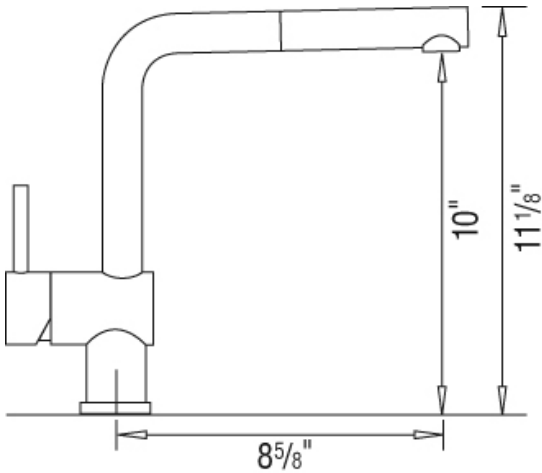

## BLANCO POSH Pull-Out Faucet

Urban, European style single-lever pull-out faucet. Now available in combination Chrome and Silgranit® Anthracite, Cafe or Biscotti finish.

Finish	Model N°		
Chrome	401084		
Stainless Steel	401085		
Chrome/Anthracite	401086		
Chrome/Cafe	401220		
Chrome/Biscotti	401218		

- Specifications**
- Solid brass construction
  - Ceramic disk cartridge for precise water flow/temperature control
  - Flexible braided stainless steel inlet hoses with 3/8" nut
  - Single spray pattern
  - 2.2 U.S. Gallon Per Minute Flow Rate
  - Spout swivels 160° for optimal range of motion
  - Premium insulated brass pullout handspray
  - Limited Lifetime Warranty
  - Made in Italy