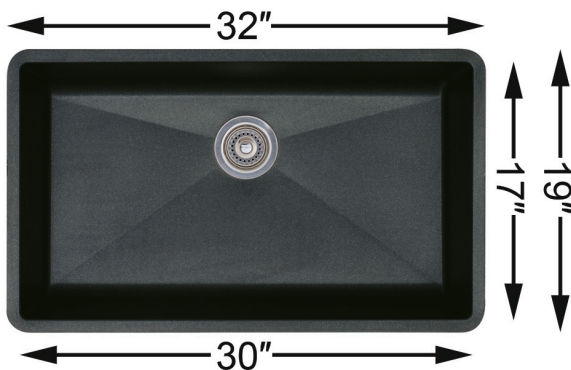

## BLANCO PRECIS U MAXI SILGRANIT® Undermount Sink

Made of ultra durable granite composite material, BLANCO SILGRANIT® combines 80% natural granite, with high-quality acrylic for unmatched strength and durability.

Model No.	Colour	Bowl Depth	
		Main	Secondary
400890	Anthracite	9½" (240 mm)	
400889	Café		
401172	Biscotti		
401143	Truffle		

### Specifications

Minimum Cabinet Size: 33" (840 mm)

Square design maximizes bowl capacity

Virtually flat sink bottom prevents glassware from tipping over

Rear positioned drain hole for max. usable bowl and cabinet space