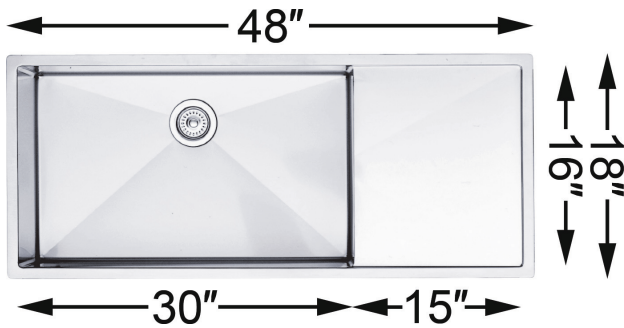

BLANCO RADIUS 10 U Maxi Single Drainboard Undermount Sink

Beautifully-designed works of ageless elegance, STEELART undermount sinks represent the pinnacle of BLANCO manufacturing quality and excellence.

Model No.	Bowl Depth	
	Main	Secondary
401009	10" (255 mm)	
Material		
Handcrafted in Germany		
Premium 18 gauge stainless steel with 18/10 chrome-nickel content for exceptional durability and lustre		
Specifications		
Minimum cabinet size 33" (840 mm)		
Rear positioned drain hole for maximum usable bowl and cabinet storage space		
10 mm radius bowl corners		
X-pattern drain grooves		
3.5" (90 mm) stainless steel strainer included		
Undermount clips included		
Template included		
Optional Accessories		Model No.
Maple Cutting Board		406258
Glass Cutting Board		224390
Mesh Colander		400238
Colander		224387
Grid		223192
Grid (Drainboard)		516367