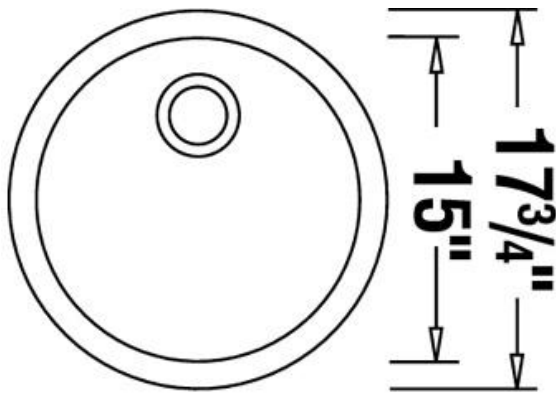

Model No.	Colour	Bowl Depth	
		Main	Secondary
400801	Anthracite	6 1/2" (165 mm)	
400871	Café		
400870	Biscotti		
401192	Truffle		
400574	Silk		

Material

BLANCO SILGRANIT®

Durable, patented composite material made of 80% natural granite
Made in Germany

Specifications

Minimum cabinet size: 21" (165 mm)

Composite sink made from 80% natural granite, with high-quality acrylic, for unmatched strength and durability

Unsurpassed scratch, chip and stain resistance