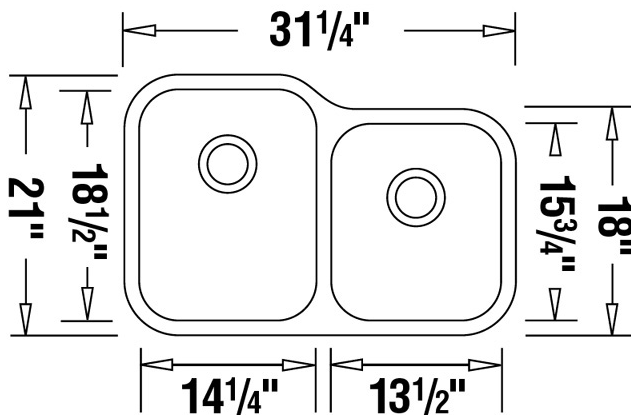

BLANCO SUPREME 1³/₄ MICROEDGE™ Stainless Steel Sink

BLANCO's revolutionary MicroEdge™ technology features ultra-fine sink rims and an advanced clamping system to achieve a premium flushmount look.

Model No.	Bowl Depth	
	Main	Secondary
400588	10" (255 mm)	8" (205 mm)

Material
Durable 18 gauge stainless steel with 18/10 chrome-nickel content
Precision-engineered to exacting standards of quality and design

Specifications
Minimum Cabinet Size: 36" (915 mm)
Rear positioned drain holes for max. usable bowl and cabinet space
3.5" (90 mm) stainless steel strainers included
Installation template included
MicroEdge™ clips included
Warnock Hersey Certified
Limited Lifetime Warranty
MicroEdge™ models install easily onto virtually any countertop material using traditional topmount installation
Made in Germany