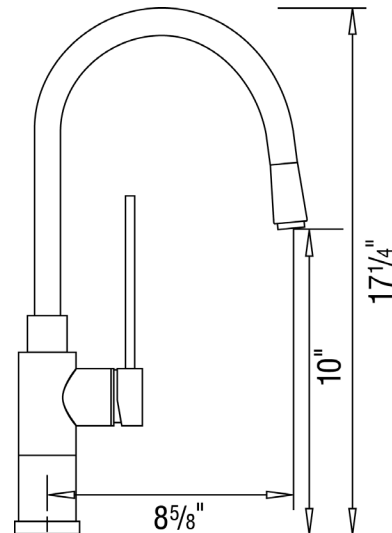

BLANCO SWEET HARMONY Pull-down Faucet

For a look that is all about curvature, the SWEET HARMONY Pull-Down faucet is an elegant addition to any kitchen decor. The slender high-arc spout is both sophisticated and practical, allowing for easy filling of large pots or vases.

Chrome

Stainless

Finish	Model N°		
Chrome	400565		
Stainless Steel	400566		

Specifications

- Solid brass construction
- Ceramic disk cartridge for precise water flow/temperature control
- Flexible braided stainless steel inlet hose with 3/8" nut
- Single spray pattern
- 2.2 U.S. Gallon Per Minute Flow Rate
- Spout swivels 160° for optimal range of motion
- Premium insulated brass pulldown handspray
- Limited Lifetime Warranty
- Made in Italy