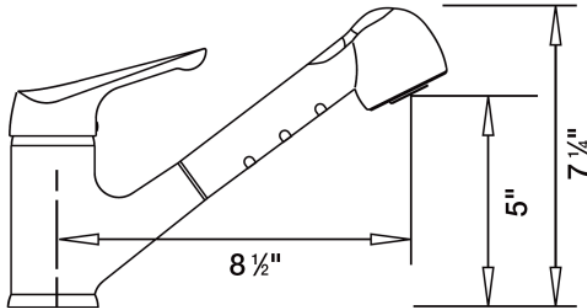

BLANCO TORINO Pull-out, dual-spray High efficiency, low flow faucet

Ergonomically designed, the Torino features robust performance and exceptional value. It is an excellent eco-option, with a maximum flow rate of 6.4 L/minute at 4.1 Kg/cm² for better water conservation and energy savings.

Chrome

Stainless

Anthracite

Bronzed Cafe

Biscotti

Finish	Model N°		
Chrome	403300		
Stainless Steel	403301		
Anthracite	403325		
Bronzed Cafe	403326		
Biscotti	403328		

Specifications

- Solid brass construction
- Ceramic disk cartridge for precise water flow/temperature control
- Flexible braided stainless steel inlet hose with 3/8" nut
- Pull-out handspray with dual spray patterns
- 120° swivel for optimal range of motion
- 1.5 US GPM flow rate for water conservation
- Limited Lifetime Warranty
- Made in Italy