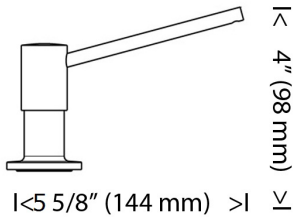

BLANCO Torre Soap Dispenser

BLANCO soap dispensers are made of solid brass construction for exceptional durability and can be used to dispense liquid dishwashing/hand soap, and even hand lotion.

Torre soap dispenser in Silgranit-finish Cafe, shown with matching Torino faucet and Vienna double bowl sink

Finish	Model N°		
Chrome	400601	Silk	400489
Stainless Steel	400537	White	401216
Anthracite	400693	Truffle	401215
Cafe	400694		
Biscotti	401082		

Specifications
Solid brass construction
15 flo. oz. capacity bottle
Refillable from above
5 year warranty on pump
Hole size: 1 3/8"
Swivels 360° for optimal range of motion
Match a SILGRANIT faucet and sink with the TORRE soap dispenser
Limited Lifetime Warranty
Made in Italy