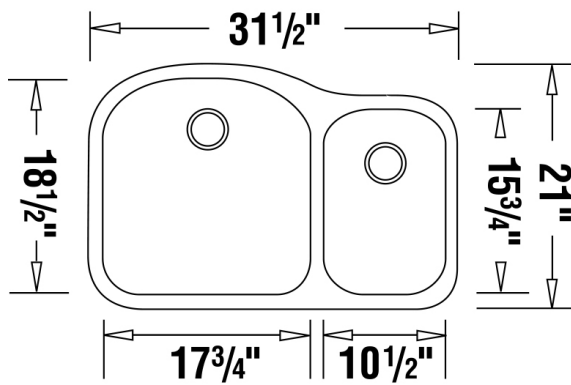

BLANCO WAVE PLUS MICROEDGE™ Stainless Steel Sink

BLANCO's revolutionary MicroEdge™ technology features ultra-fine sink rims and an advanced clamping system to achieve a premium flushmount look.

BLANCO CANADA INC.

9-3909 Nashua Dr., Mississauga, ON L4V 1R3
Tel: 905-612-0554 Toll Free: 1-877-425-2626
Fax: 905-612-9764 Toll Free: 1-877-825-2626
www.blancocanada.com

Model No.	Bowl Depth	
	Main	Secondary
400589	10" (255 mm)	7" (175 mm)

Material

Durable 18 gauge stainless steel
18/10 chrome-nickel content

Specifications

MicroEdge™ Drop-in installation

Minimum Cabinet Size: 36" (915 mm)

Rear positioned drain holes for max. usable bowl and cabinet space

Clips included

3½" (90 mm) stainless steel strainers included

MicroEdge™ model installs easily onto virtually any countertop material using traditional topmount installation

Installation template included

Accessories	
Model No.	Description
406258	Wood cutting board
406249	Stainless steel crockery basket (large bowl)
406225	Stainless steel grid (large bowl)
406226	Stainless steel grid (small bowl)
400238	Stainless steel colander (large bowl)
400237	Stainless steel colander (small bowl)